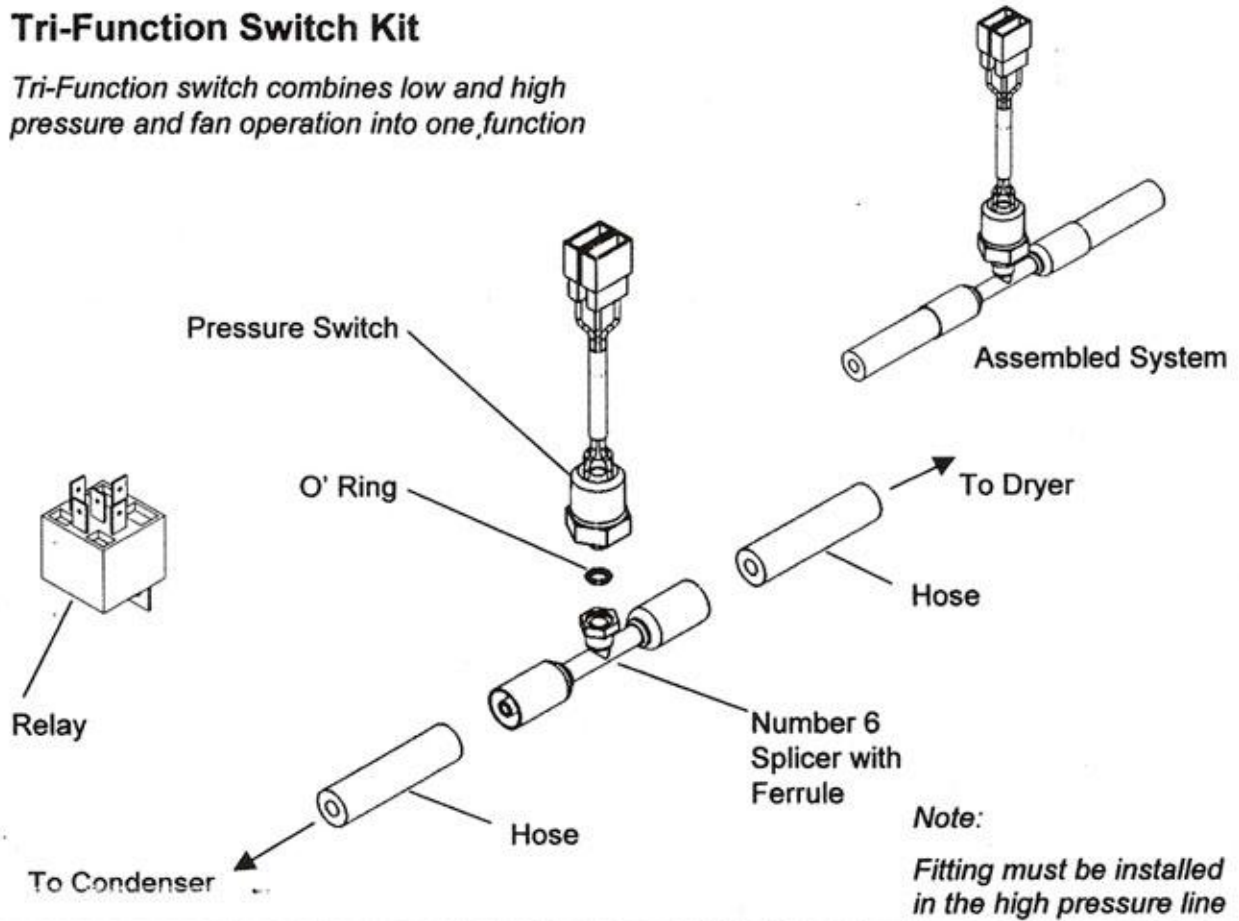

Tri-Function Switch Kit

Tri-Function switch combines low and high pressure and fan operation into one function

Wiring Diagram for A/C Unit using Tri-Function Switch